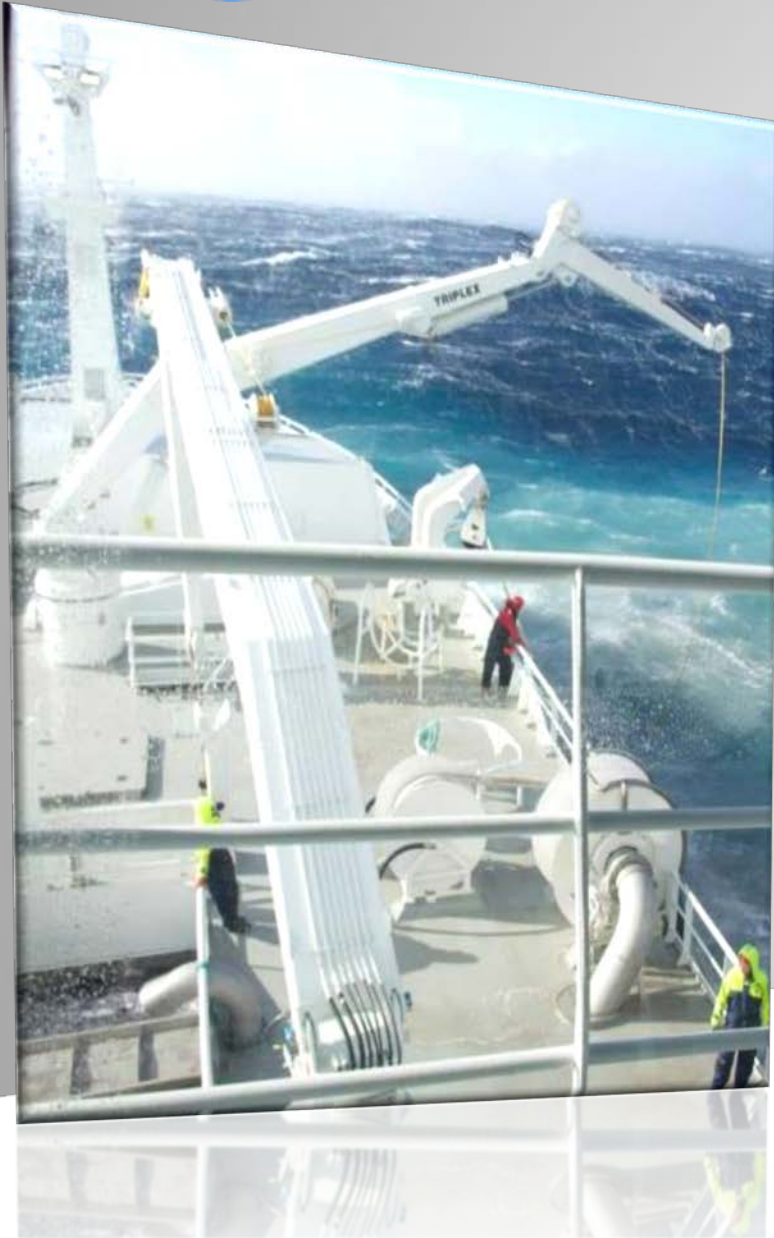

Triplex Knuckle-boom cranes

TRIPLEX
a MACGREGOR company