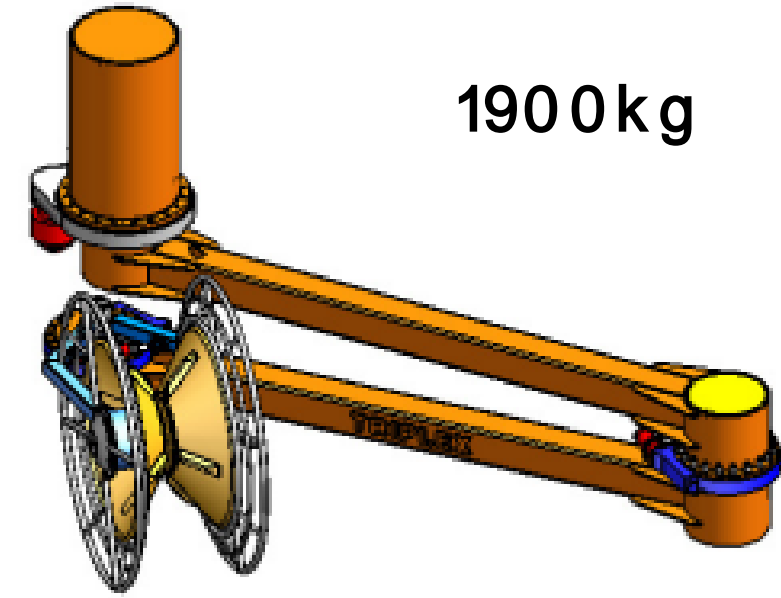

Triplex Cork Line stackers

FLH-112
FLU-112

Developed by triplex in 2000

Triplex fl-112 Cork line stackers

TRIPLEX
a MACGREGOR company

Example: FL-112

Example: FLh-112

Rotation 360 deg.

Rotation 360 deg.

Rotation 360 deg.

1900 kg

TECHNICAL DATA:

Slewing torque crane	10.000 Nm
Turning angle	360 deg
Slewing torque working head	900 Nm
Working head turning angle	240 deg
Max. hauling power	1500 Nm
Recommended oil supply	50 l/min
Working pressure	200 bar

Advantages: Triplex Cork Line Stackers

- ❑ Roller head with all components in stainless steel
- ❑ Stacks the cork line effectively without manual labor
- ❑ Easily handle big & heavy cork lines
- ❑ Operated by one single person
- ❑ Portable radio control panel
- ❑ Less people needed onboard
- ❑ Different arm systems available
- ❑ Adapted to each vessel