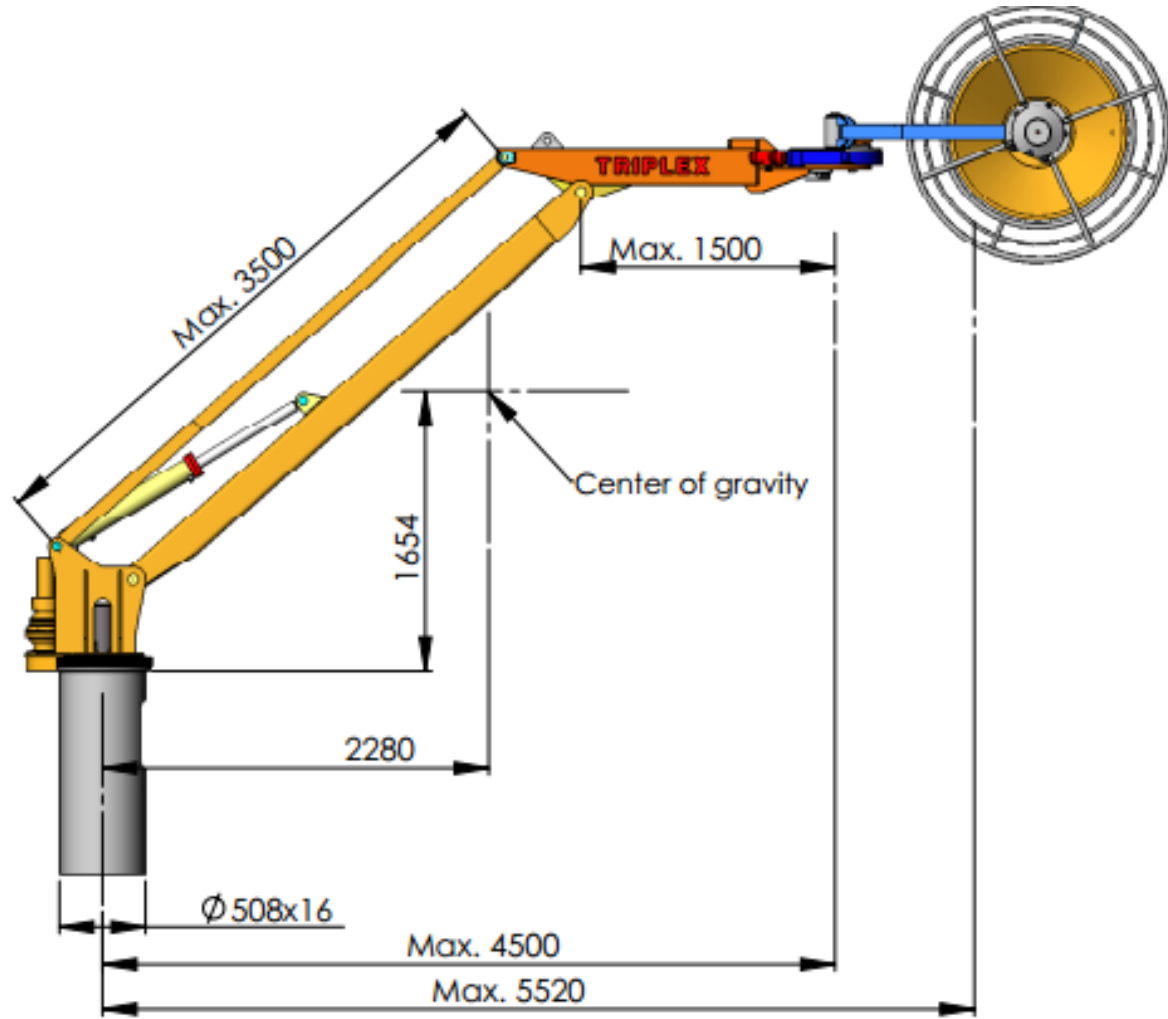

Example: FL-112