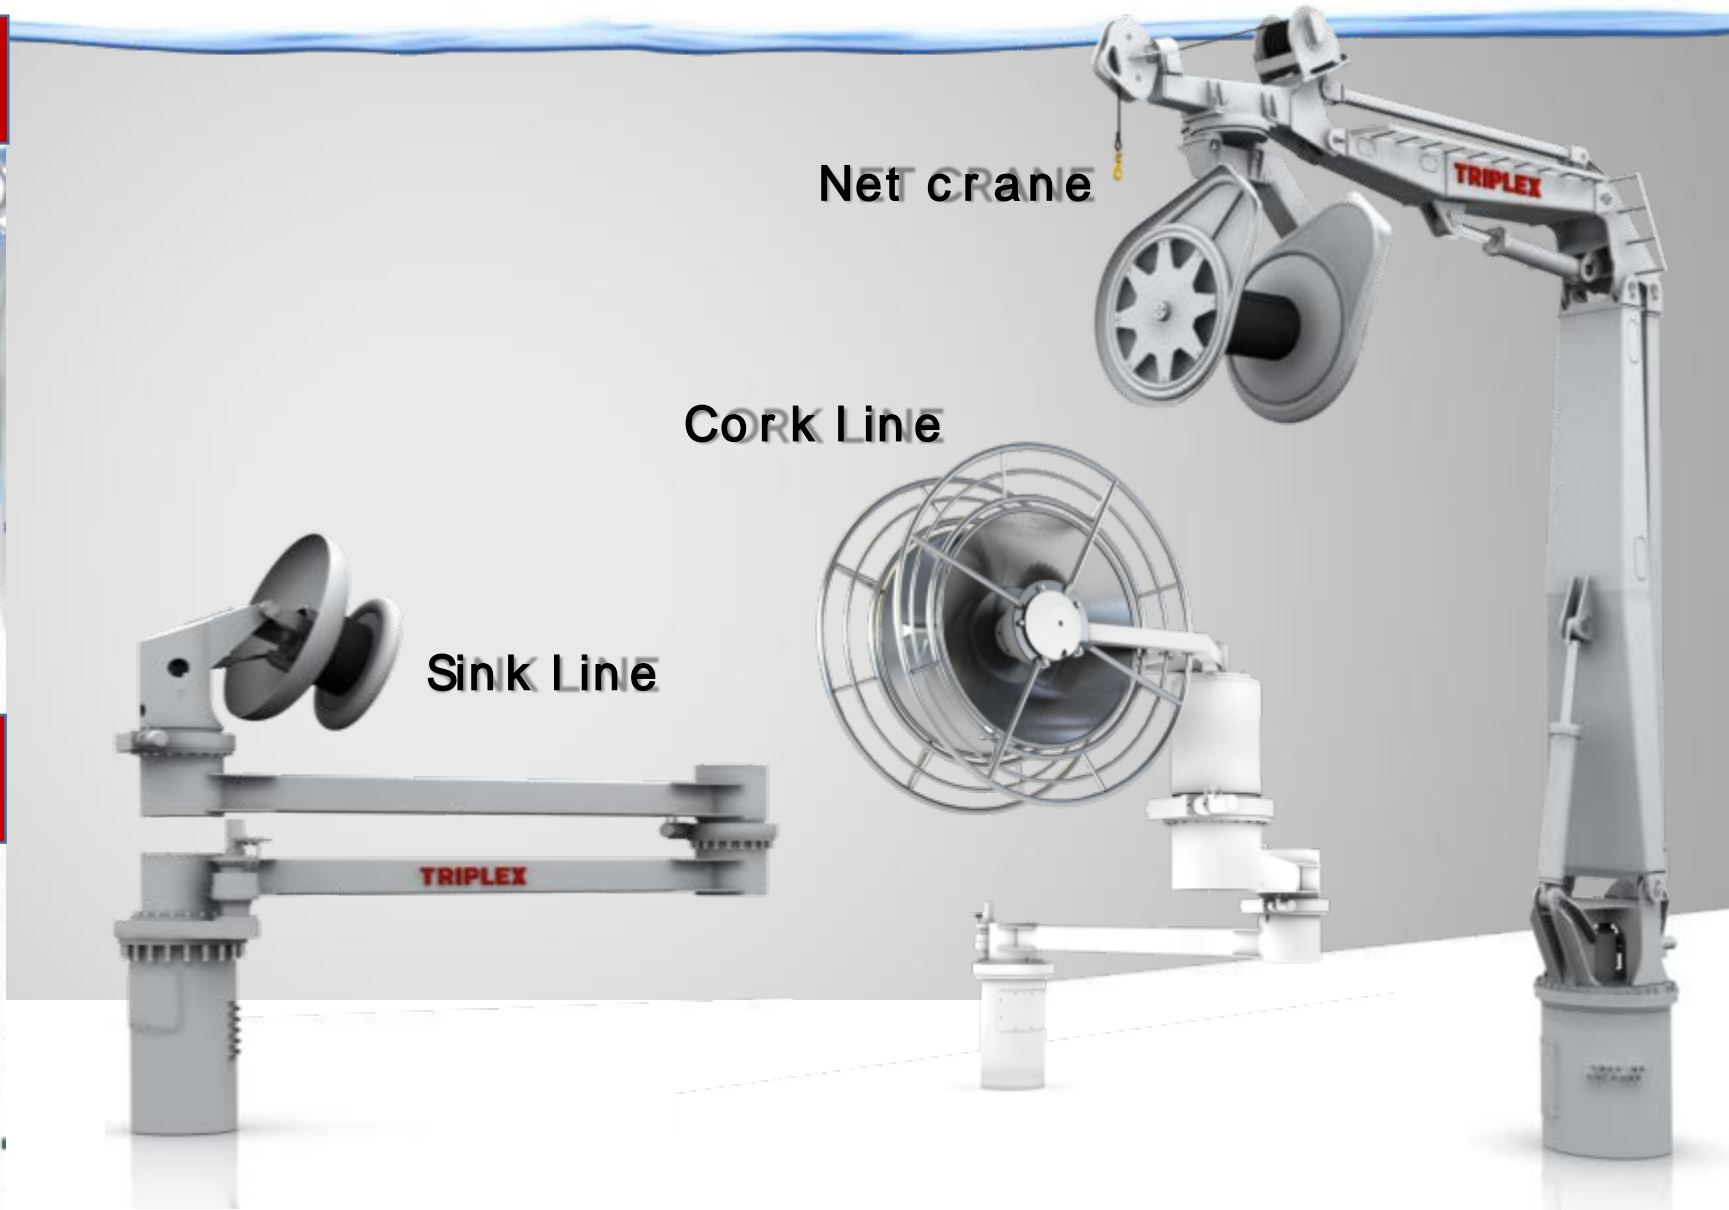

Net crane

Cork Line

Sink Line

TRIPLEX