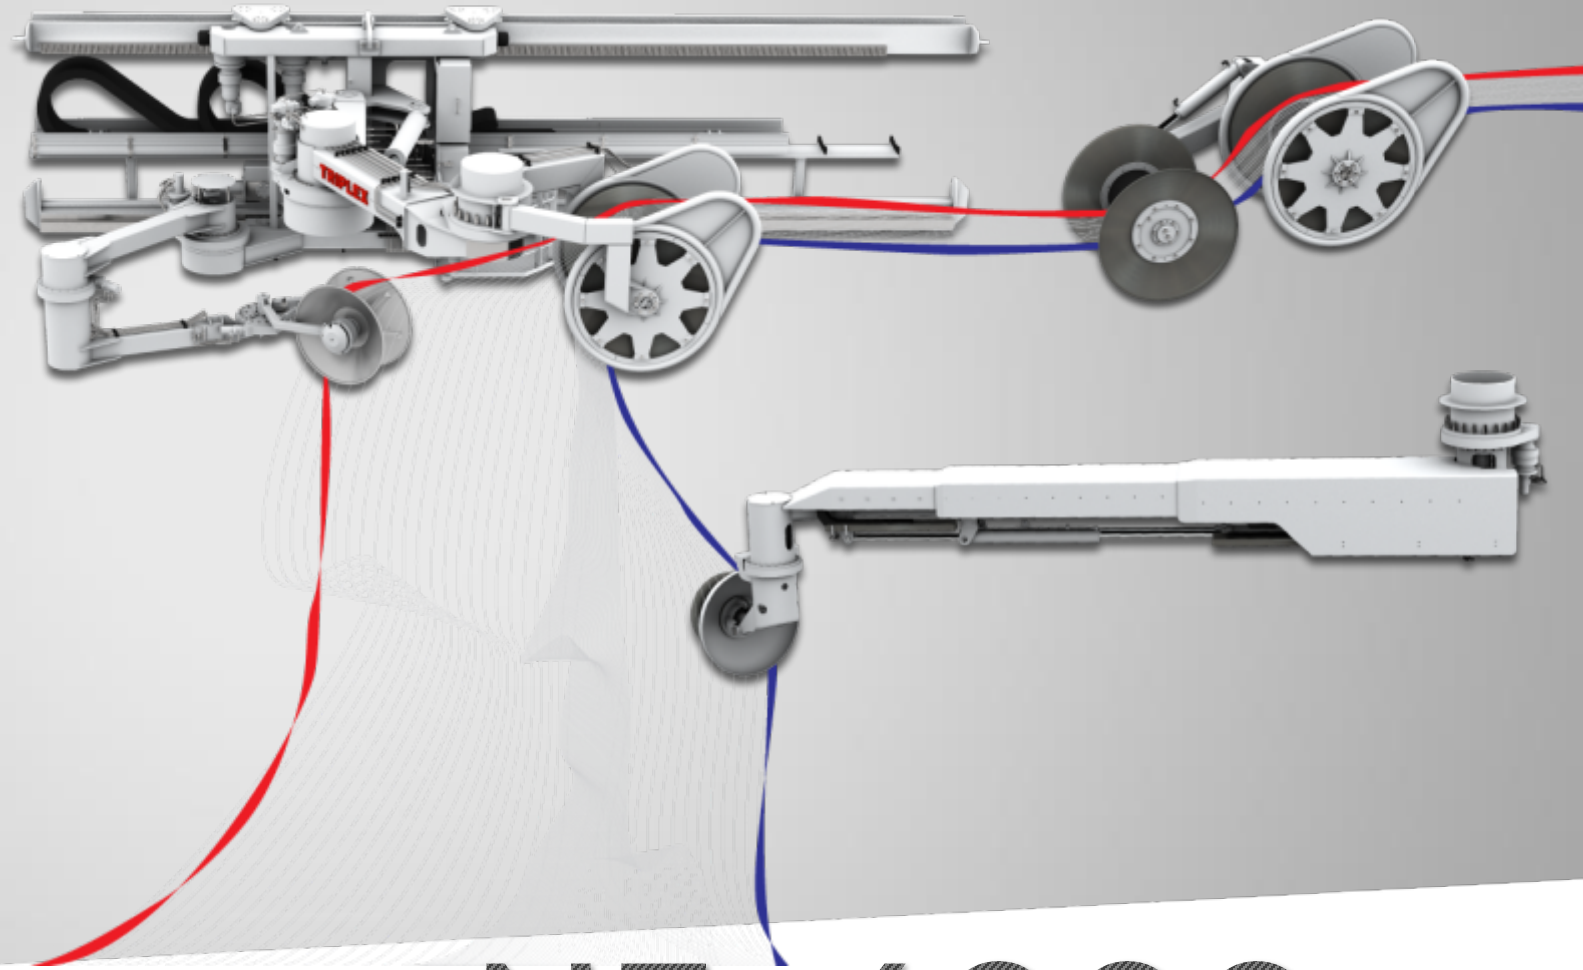

Triplex Indoor net handling system

TRIPLEX
a MACGREGOR company

Developed by triplex in 2005

NE-6000