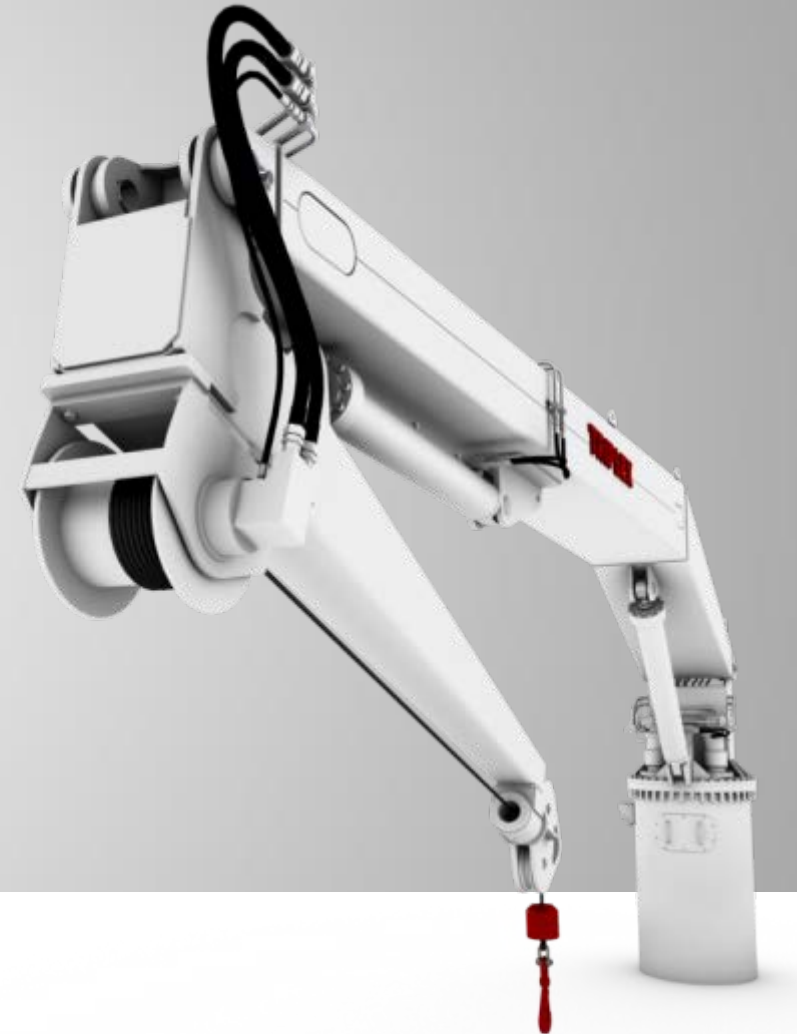

Advantages: Triplex Cork Line Stackers

- ❑ Roller head with all components in stainless steel
- ❑ Stacks the cork line effectively without manual labor
- ❑ Easily handle big & heavy cork lines
- ❑ Operated by one single person
- ❑ Portable radio control panel
- ❑ Less people needed onboard
- ❑ Different arm systems available
- ❑ Adapted to each vessel

Triplex Knuckle-boom cranes

TRIPLEX
a MACGREGOR company

Triplex telescopic cranes

TRIPLEX
a MACGREGOR company

Advantages:

- ☐ Hot-galvanized telescope
- ☐ Wide range of sizes

SIZES UP TO
250TM

FISH FARM WELL BOATS