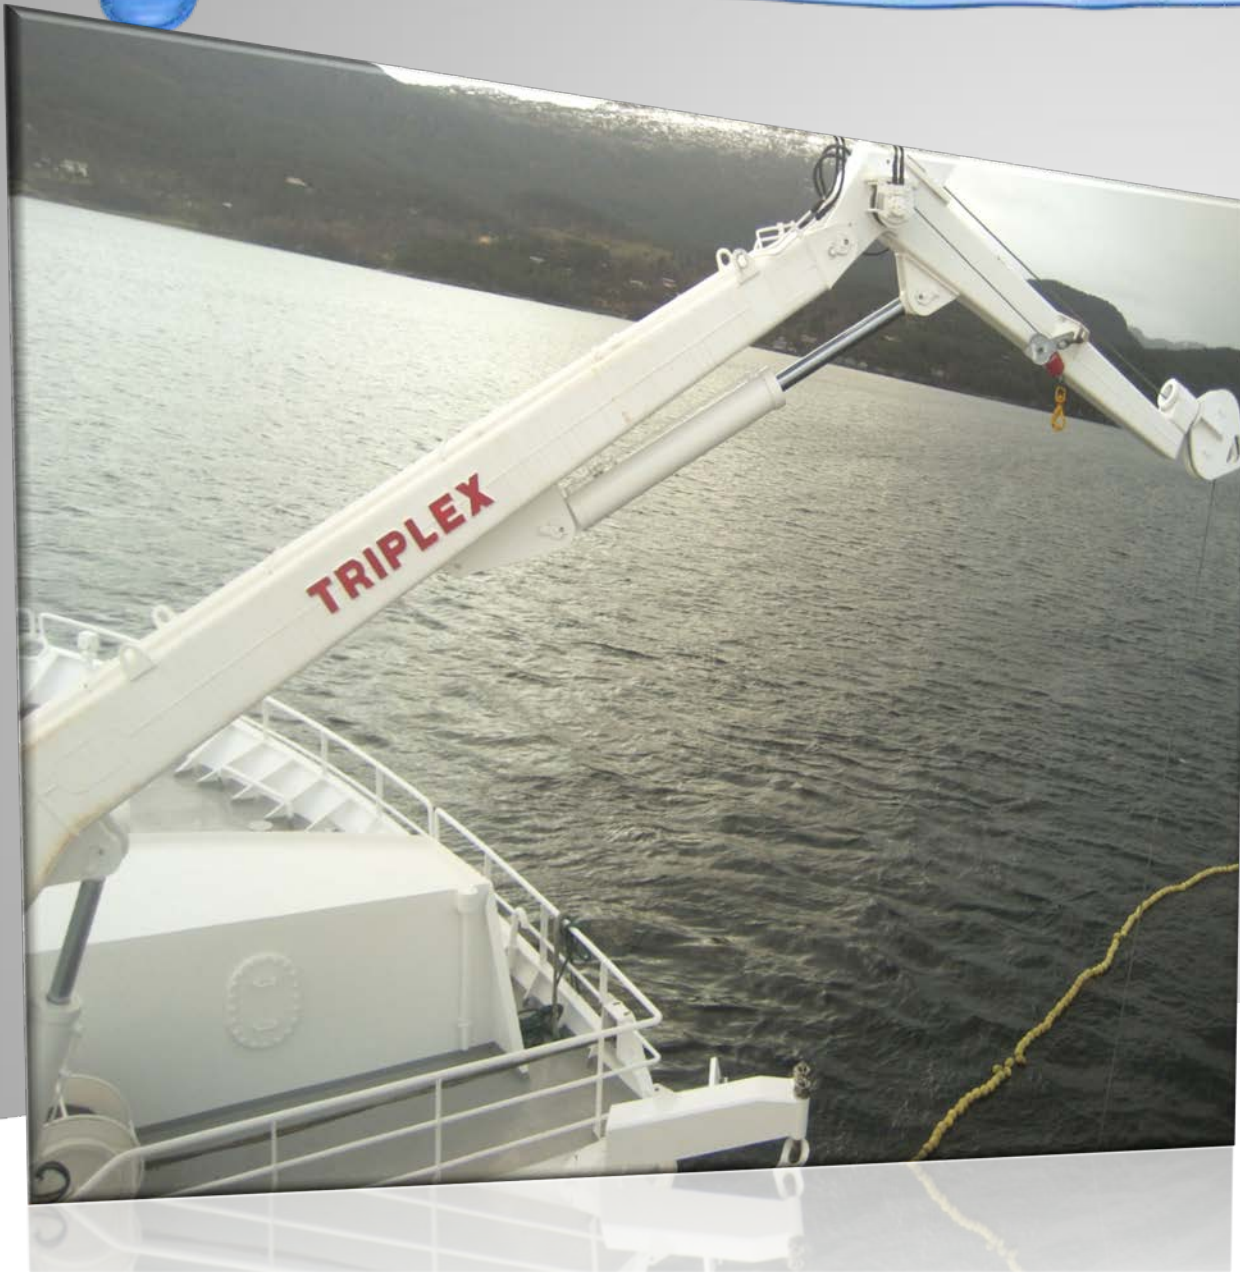

Triplex Knuckle-boom cranes

TRIPLEX
a MACGREGOR company