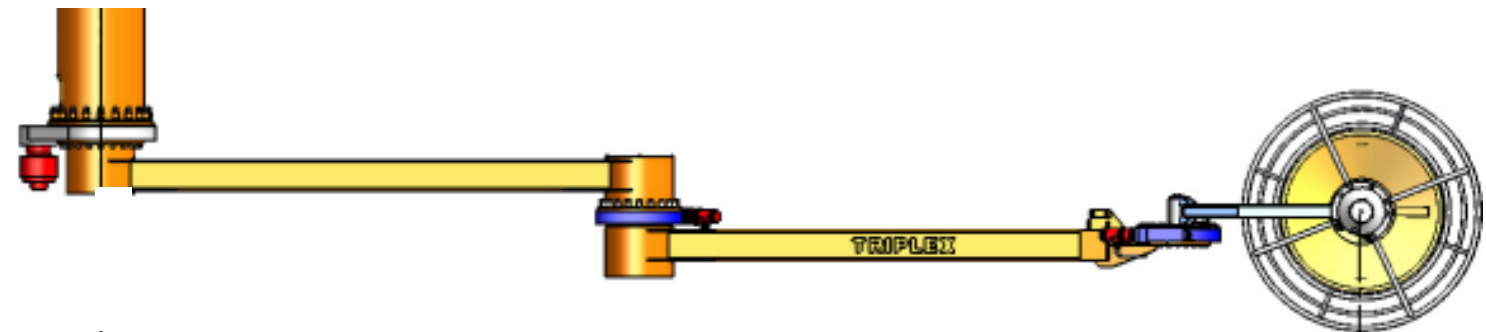

Example: FLh-112

Rotation 360 deg.

Rotation 360 deg.

Rotation 360 deg.

1900 kg

TECHNICAL DATA:

Slewing torque crane	10.000 Nm
Turning angle	360 deg
Slewing torque working head	900 Nm
Working head turning angle	240 deg
Max. hauling power	1500 Nm
Recommended oil supply	50 l/min
Working pressure	200 bar