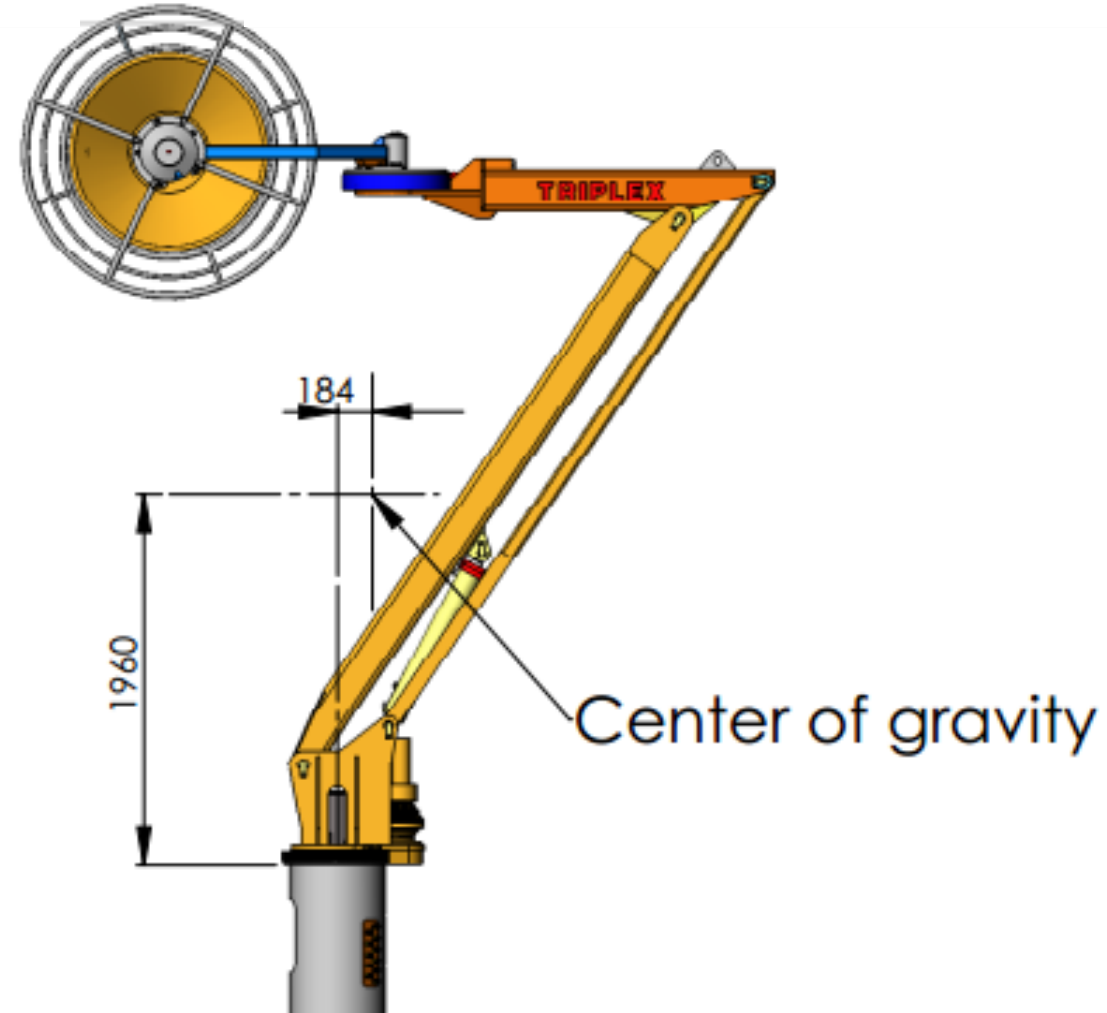

Example: FL-112