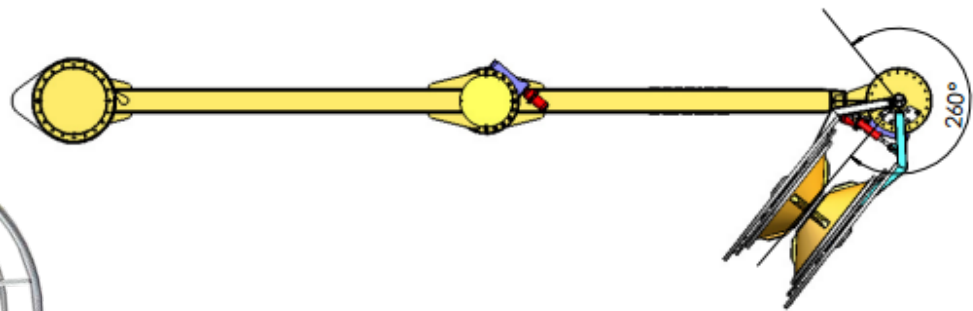

Example: FLh-112

Rotation 360 deg.

Rotation 360 deg.

Rotation 360 deg.

1900 kg

TECHNICAL DATA:

Slewing torque crane	10.000 Nm
Turning angle	360 deg
Slewing torque working head	900 Nm
Working head turning angle	240 deg
Max. hauling power	1500 Nm
Recommended oil supply	50 l/min
Working pressure	200 bar