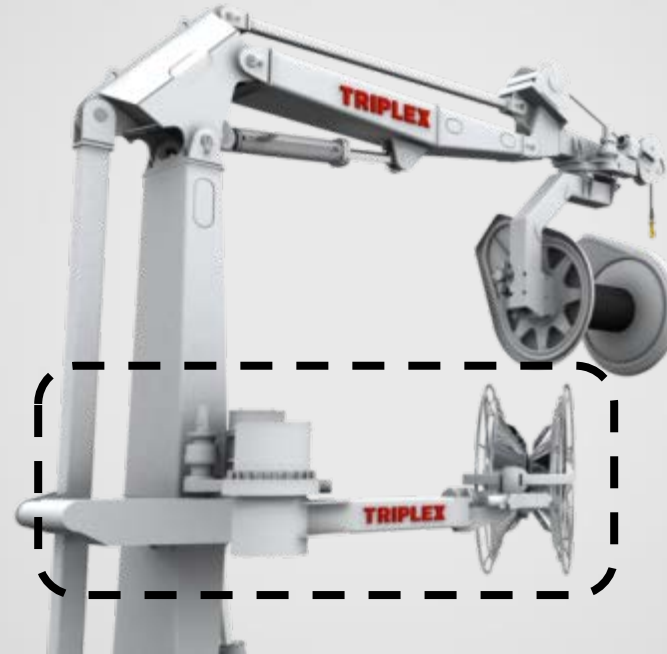

Triplex Net crane + cork line stacker

Combined
Net crane & cork line stacker

FNK-3000

VERY GOOD SOLUTION FOR SMALLER VESSELS

Developed by triplex in 2013