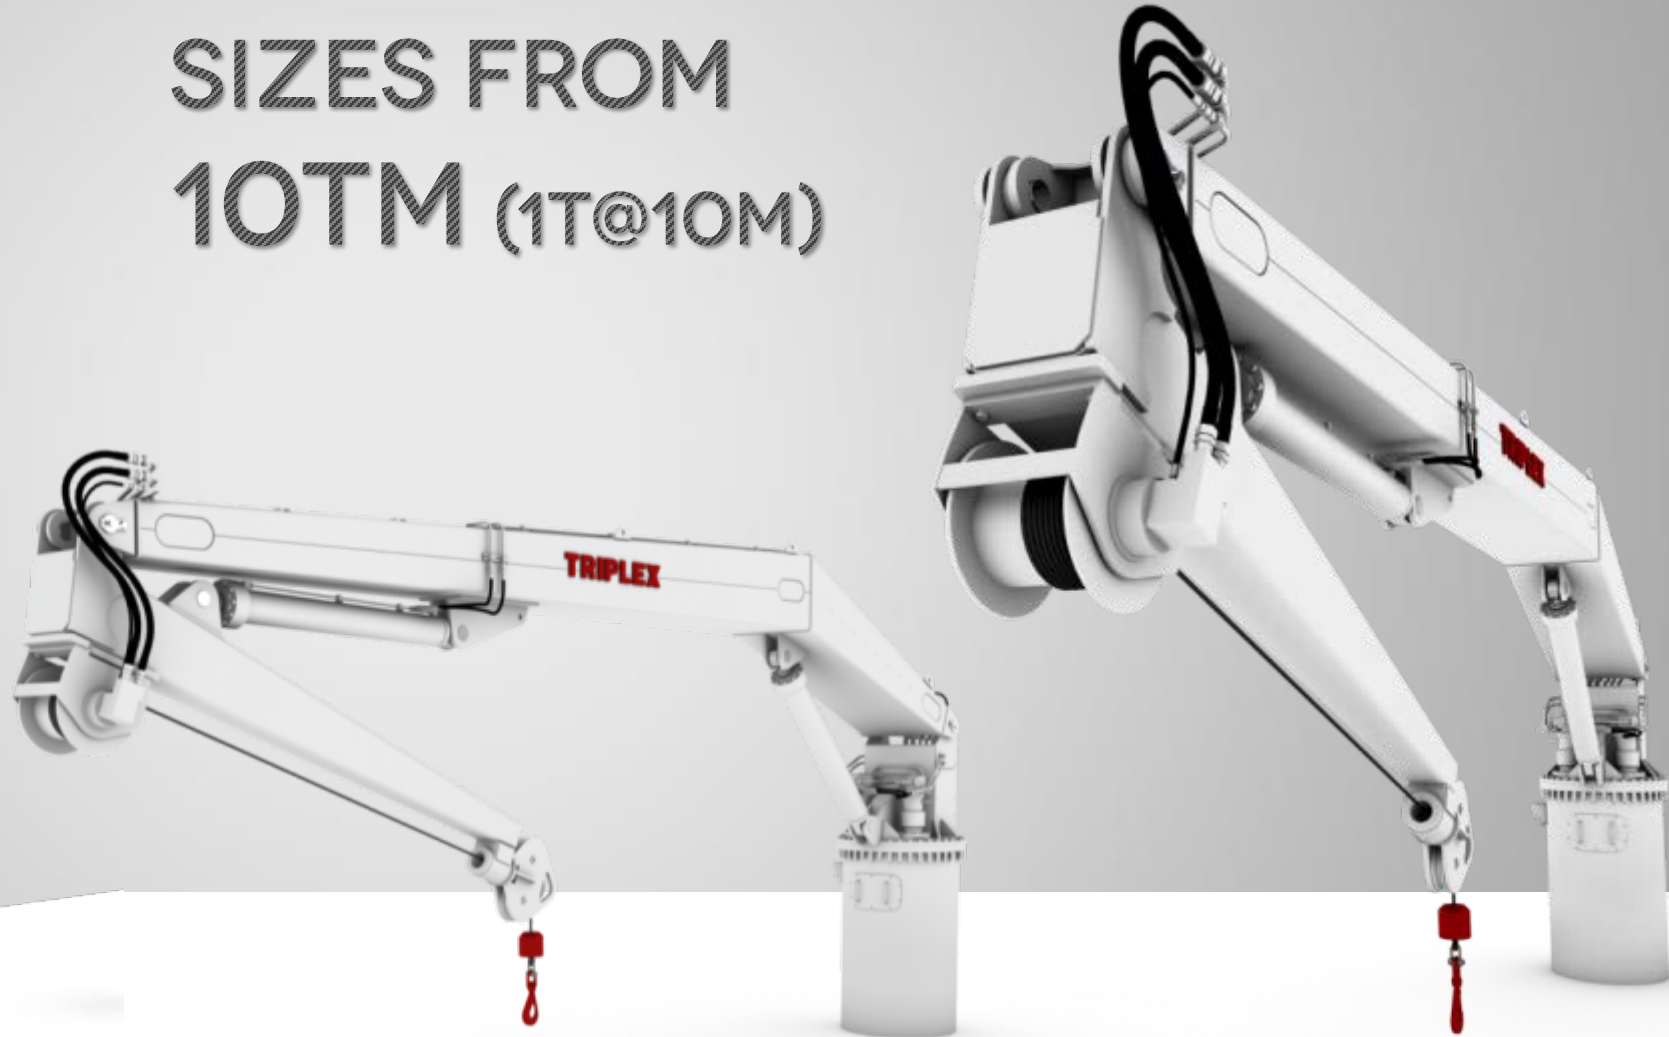

SIZES FROM
10TM (1T@10M)