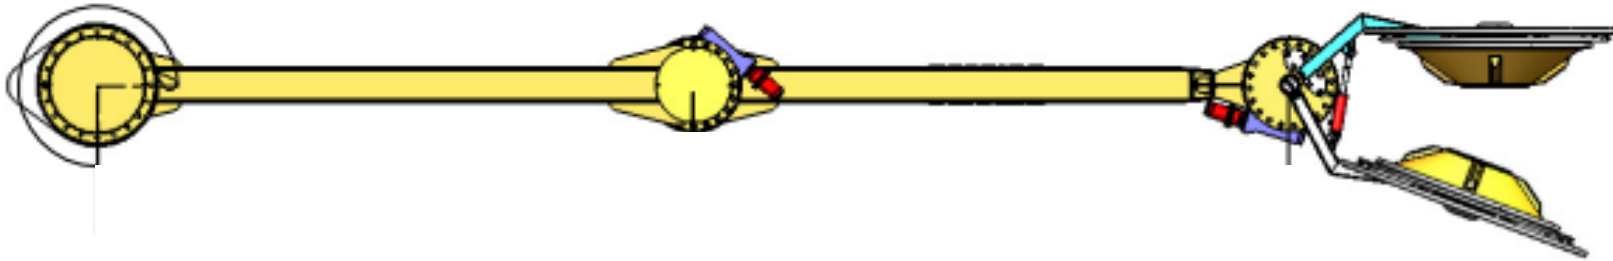

Example: FLh-112

Rotation 360 deg.

Rotation 360 deg.

Rotation 360 deg.

1900 kg

TECHNICAL DATA:

Slewing torque crane	10.000 Nm
Turning angle	360 deg
Slewing torque working head	900 Nm
Working head turning angle	240 deg
Max. hauling power	1500 Nm
Recommended oil supply	50 l/min
Working pressure	200 bar