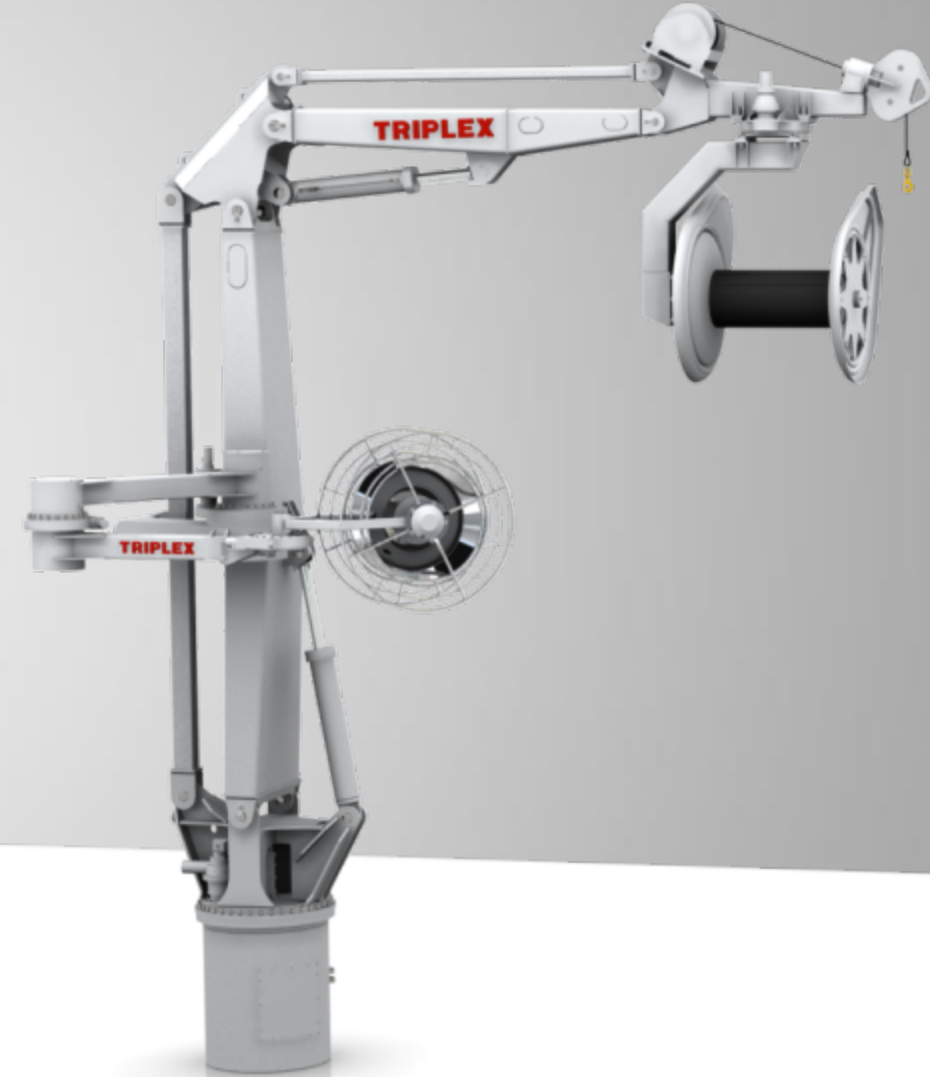

Advantages: Triplex Cork Line Stackers

- ❑ Roller head with all components in stainless steel
- ❑ Stacks the cork line effectively without manual labor
- ❑ Easily handle big & heavy cork lines
- ❑ Operated by one single person
- ❑ Portable radio control panel
- ❑ Less people needed onboard
- ❑ Different arm systems available
- ❑ Adapted to each vessel

- NK-1500
- NK-3000
- NK-6000
- NK-7500

Developed by triplex in 1984

Advantages - Triplex Net cranes

- ❑ Suitable for both seining and trawler vessels from 70 feet
- ❑ Several models tailored for the individual boat and purse net
- ❑ Powerful slewing system (torque) with automatic brake
- ❑ Folded when not in use – to lower the centre of gravity
- ❑ Max. load in all directions – also fully extended
- ❑ Turns 360° - large working area
- ❑ Manual or radio control

Triplex Net crane + cork line stacker

Combined
Net crane & cork line stacker

FNK-3000

VERY GOOD SOLUTION FOR SMALLER VESSELS

Developed by triplex in 2013

Triplex cranes - Working together

1

2