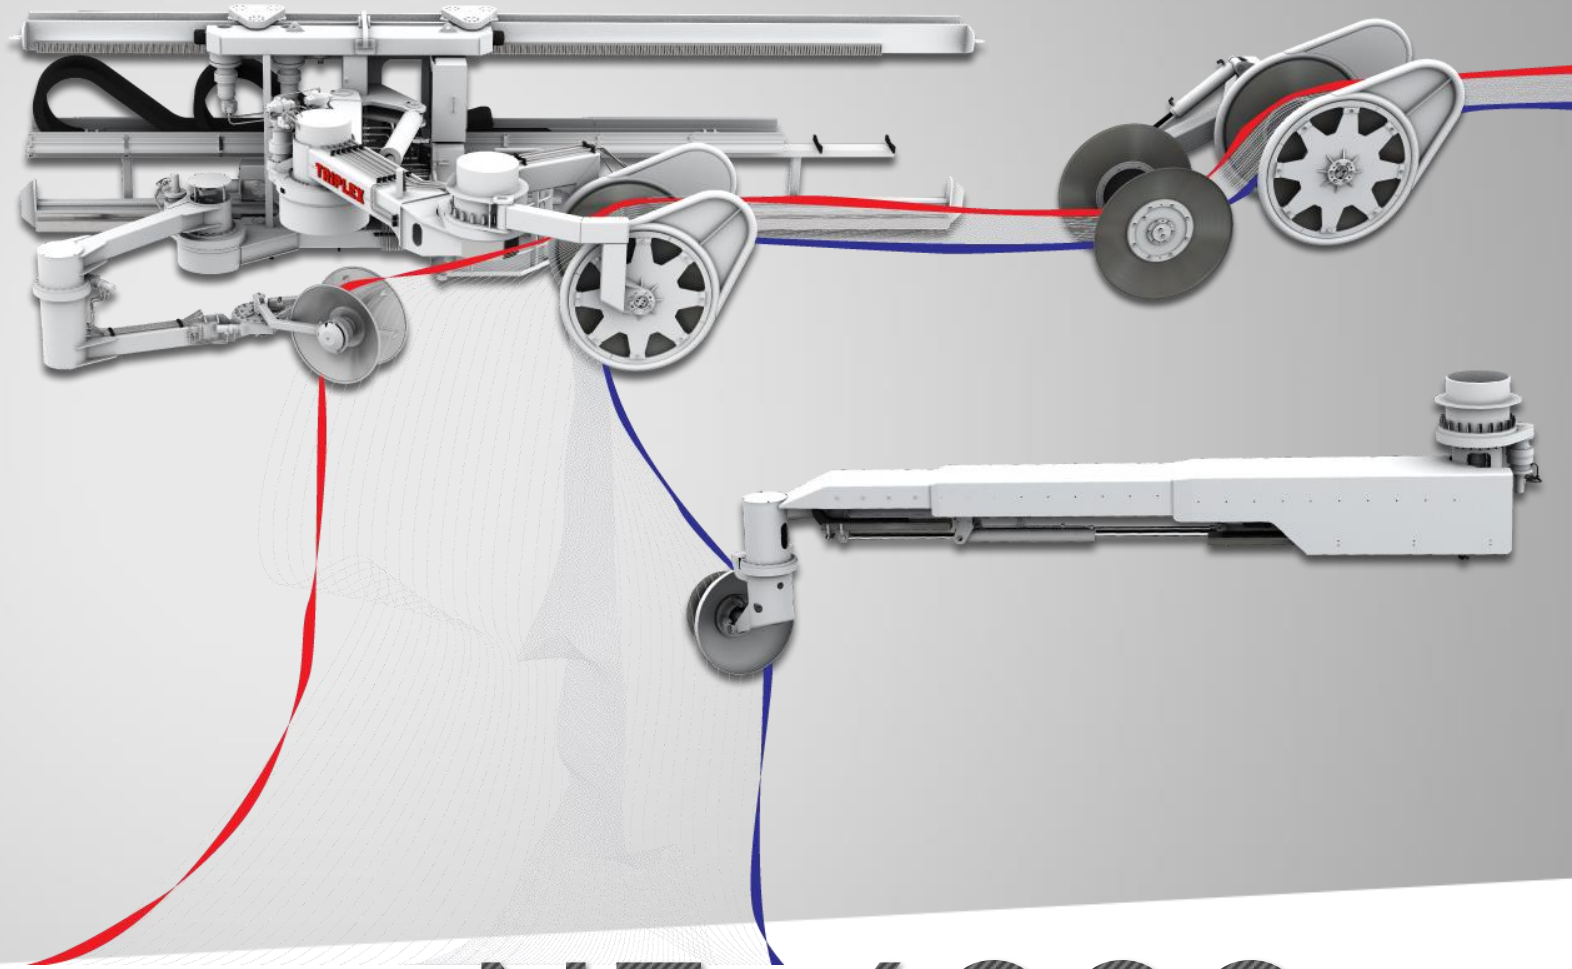

**INDOOR
NET HANDLING SYSTEM**

DEVELOPED BY TRIPLEX IN 2005

NE-6000