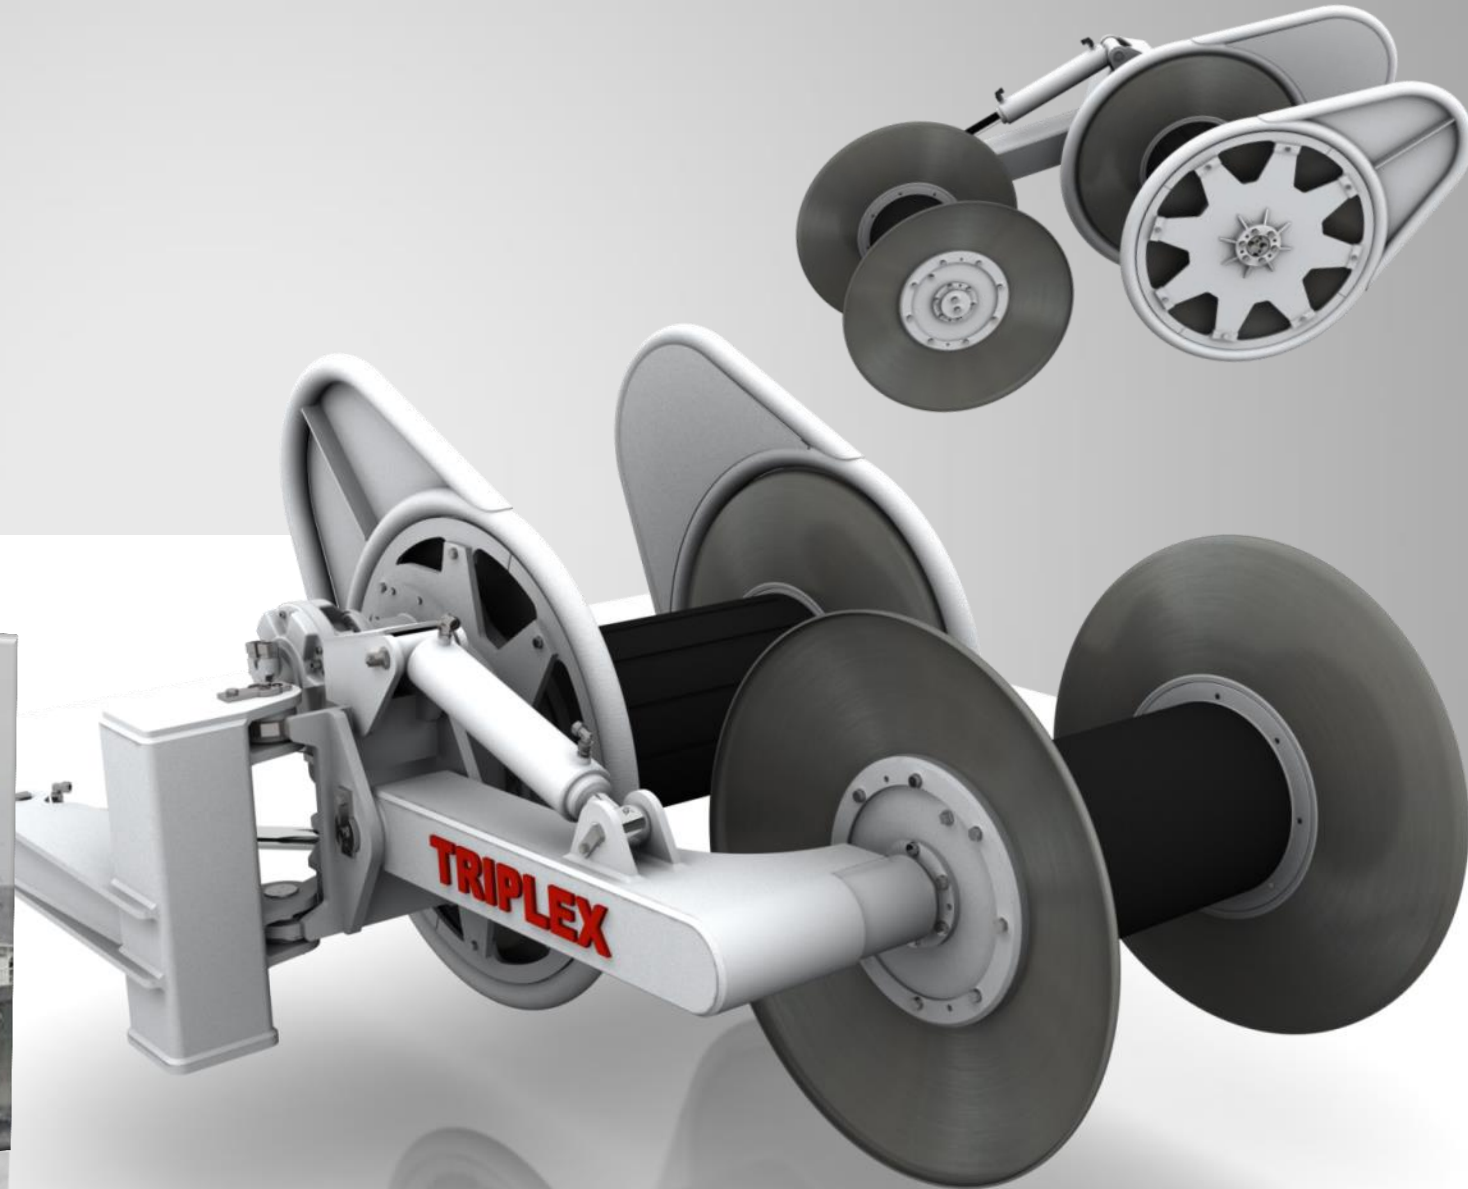

INTERMEDIATE ROLLERS

TRIPLEX
a MACGREGOR company

TR-70/73/75

TR-90/93/95

TR-123

TR-160