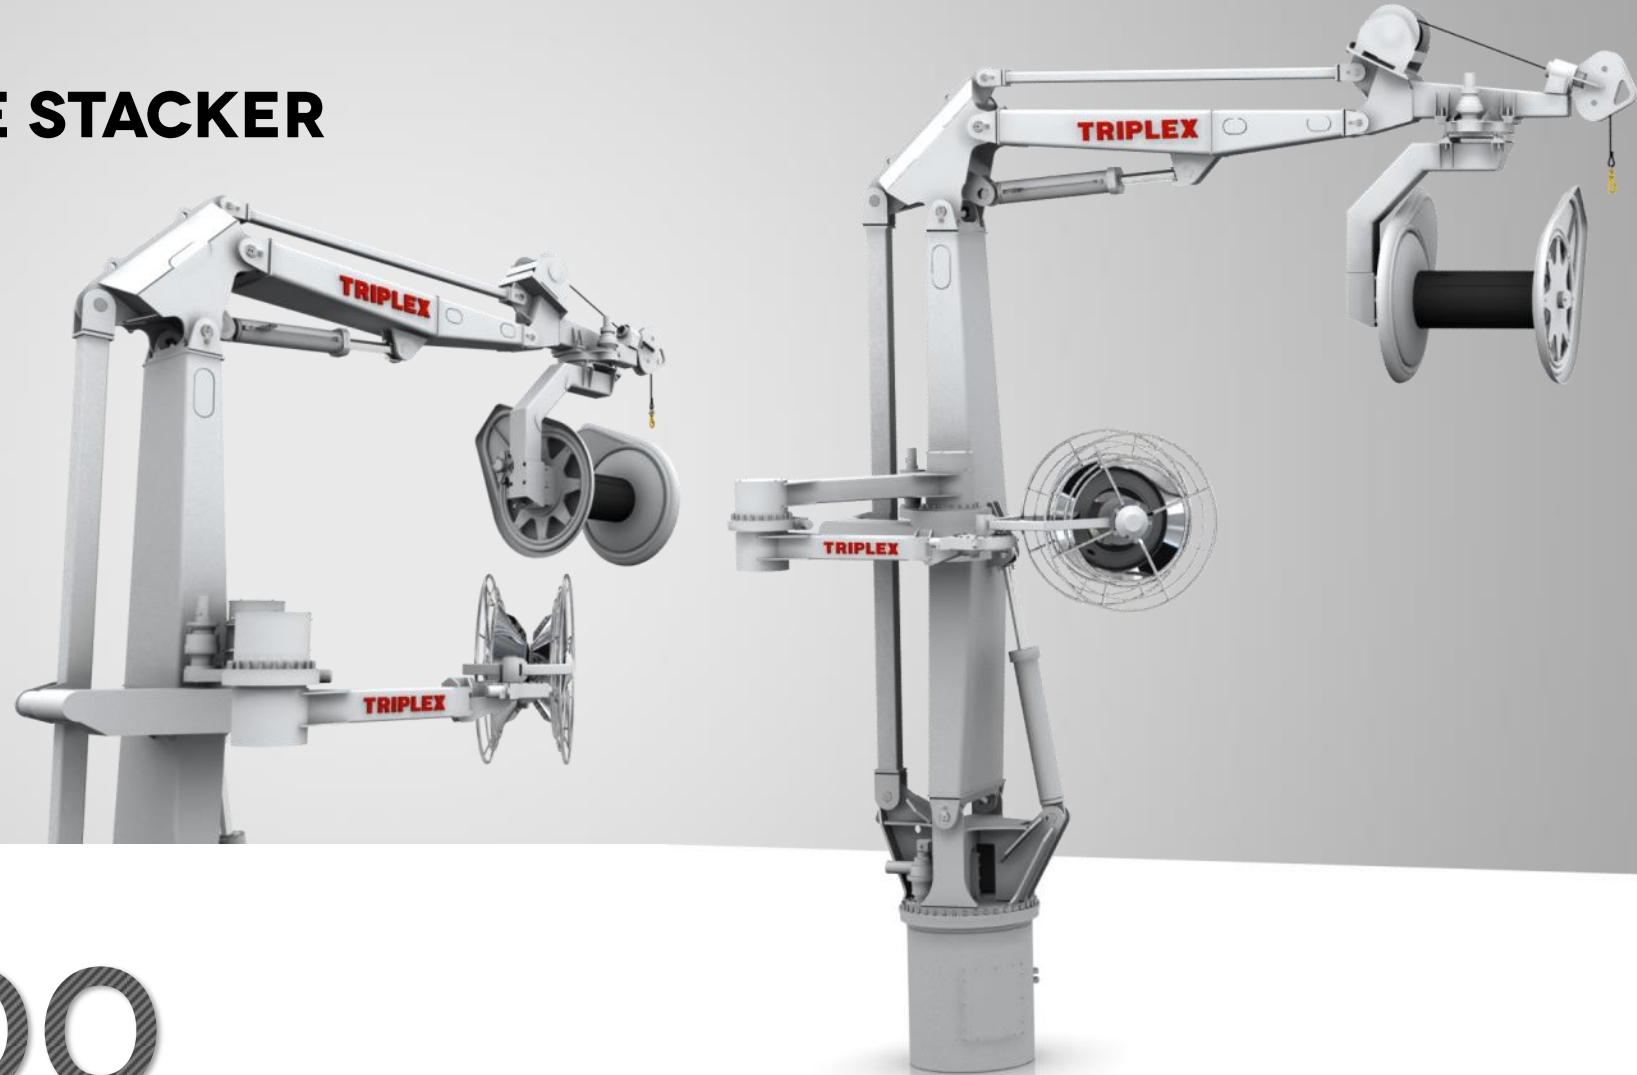

**COMBINED
NET CRANE & CORK LINE STACKER**

FNK-3000

DEVELOPED BY TRIPLEX IN 2013