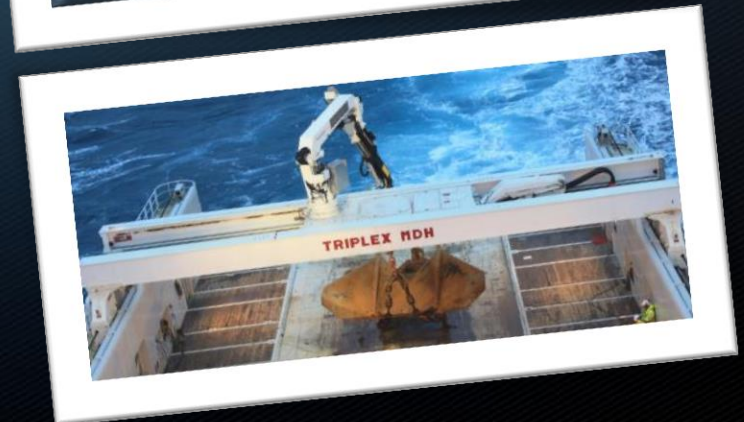

TRIPLEX

a  **MACGREGOR** company

- FISHERY
- RESEARCH
- OFFSHORE

TRIPLEX

a  **MACGREGOR** company

- Founded in 1933
- 90 employees
- Part of Macgregor group since 2013

Service on fishing vessels in the winter

TRIPLEX
a **MAGREGOR** company

Triplex Chile

TRIPLEX
a **MAGREGOR** company

- Located in Concepcion, Chile
- 10 employees
- Performing service for the fishing vessels in Chile

1933: Founded (work shop for fishing boats)

TRIPLEX FISHERY HISTORY

TRIPLEX INVENTED THE MODERN
WAY OF PURSE SEINE FISHING IN
1963

40 YEARS LATER
TRIPLEX IS STILL NUMBER 1
2013

NET WINCHES

HAULING
POWER UP TO
50T

**WORLD'S LARGEST NET WINCH
- DELIVERED TO JAPAN**