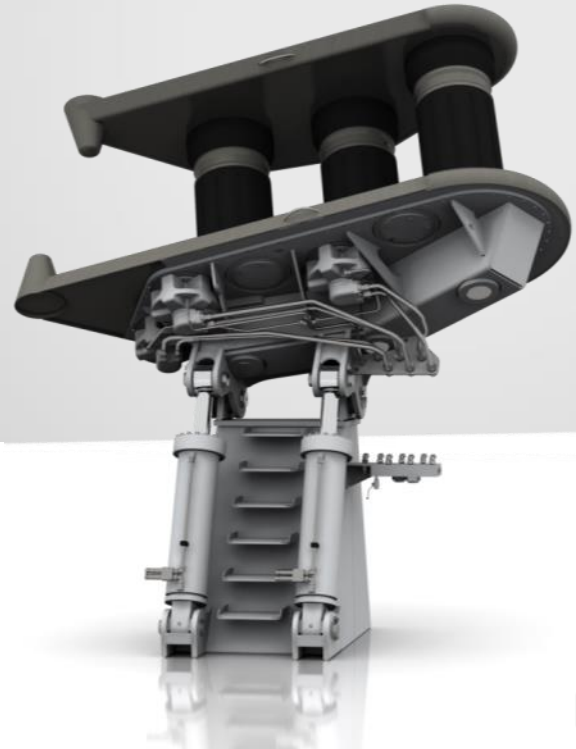

DEVELOPED BY TRIPLEX IN 1963

CORK LINE STACKERS

FLH-112
FLU-112

DEVELOPED BY TRIPLEX IN 2000

SINK LINE STACKERS

GL-112
GL-152

DEVELOPED BY TRIPLEX IN 1997

NET CRANES