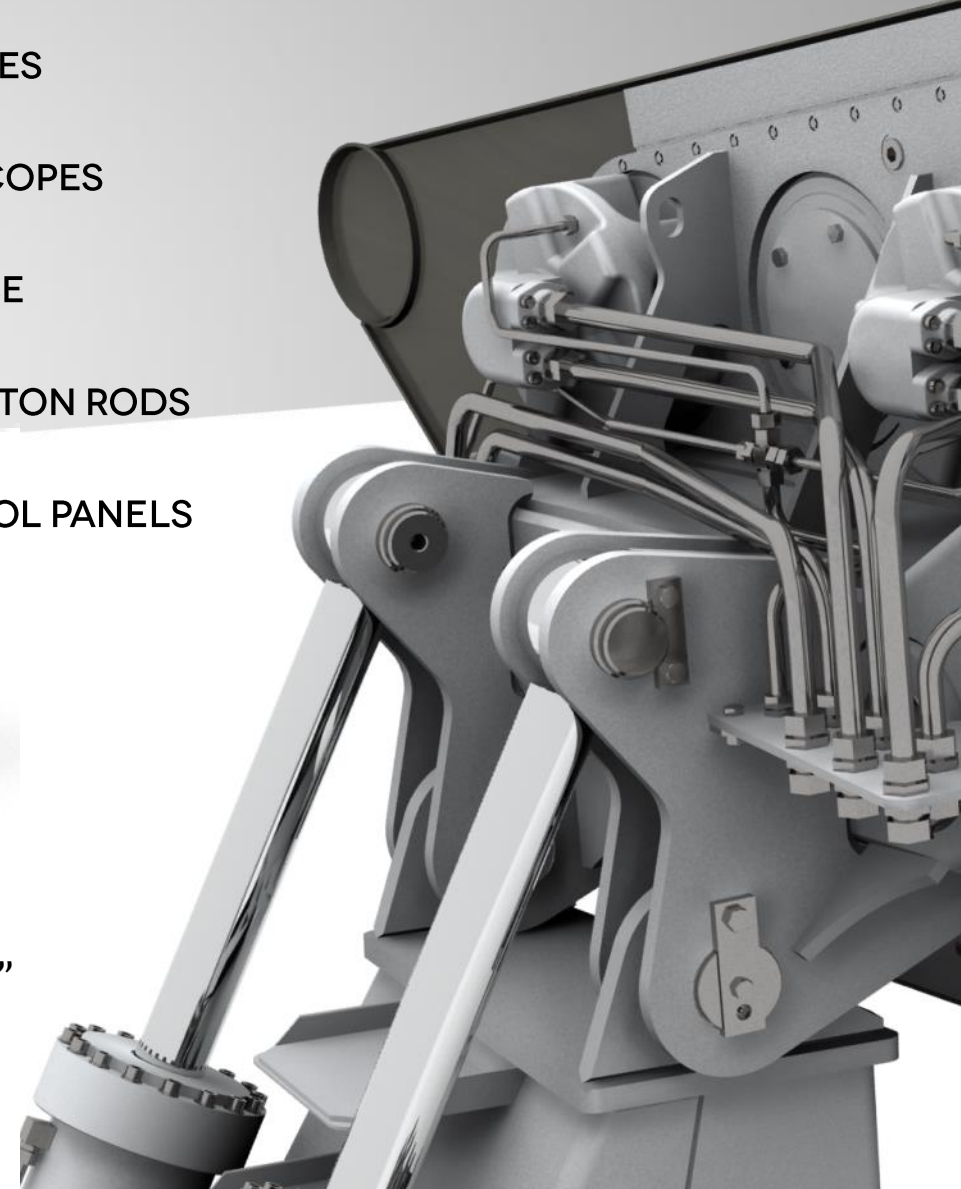

TRIPLEX QUALITY

- ❑ STAINLESS STEEL PIPES
- ❑ GALVANIZED TELESCOPES
- ❑ METALLIZED SURFACE
- ❑ STAINLESS STEEL PISTON RODS
- ❑ RADIOMATIC CONTROL PANELS
- ❑ HAVE VALVES
- ❑ BRONZE BEARINGS

After 40 years of experiance – we have tested all types of components. Today we only use “the best”