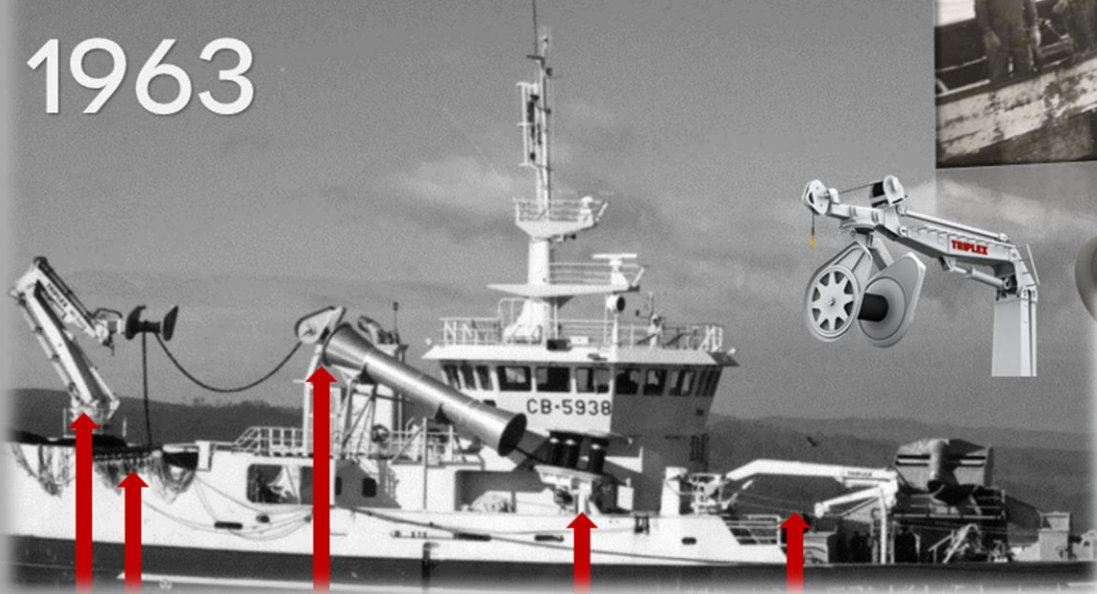

TRIPLEX FISHERY HISTORY

TRIPLEX INVENTED THE MODERN
WAY OF PURSE SEINE FISHING IN
1963

40 YEARS LATER
TRIPLEX IS STILL NUMBER 1
2013

NET WINCHES

HAULING
POWER UP TO
50T

**WORLD'S LARGEST NET WINCH
- DELIVERED TO JAPAN**