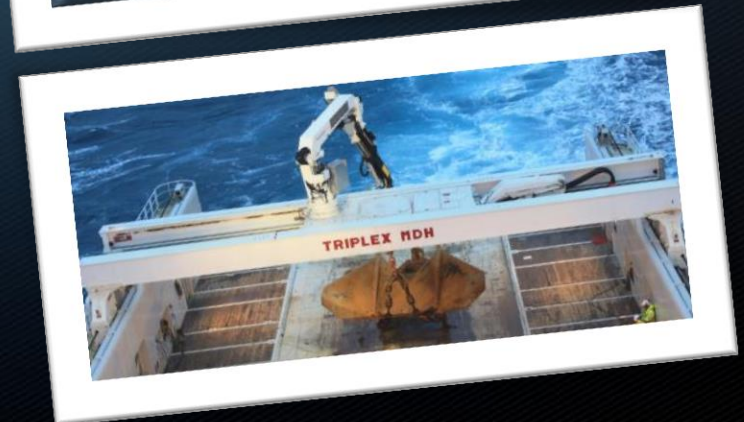

TRIPLEX
a **MAGREGOR** company

Triplex Chile

TRIPLEX
a **MAGREGOR** company

- Located in Concepcion, Chile
- 10 employees
- Performing service for the fishing vessels in Chile

1933: Founded (work shop for fishing boats)

All production in Norway

TRIPLEX
a **MAGREGOR** company

TRIPLEX

a  **MACGREGOR** company

- FISHERY
- RESEARCH
- OFFSHORE

FISHERY

TRIPLEX
a MACGREGOR company

TRIPLEX FISHERY 2014

TRIPLEX FISHERY HISTORY

TRIPLEX INVENTED THE MODERN
WAY OF PURSE SEINE FISHING IN
1963

40 YEARS LATER
TRIPLEX IS STILL NUMBER 1
2013

NET WINCHES

HAULING
POWER UP TO
50T

**WORLD'S LARGEST NET WINCH
- DELIVERED TO JAPAN**